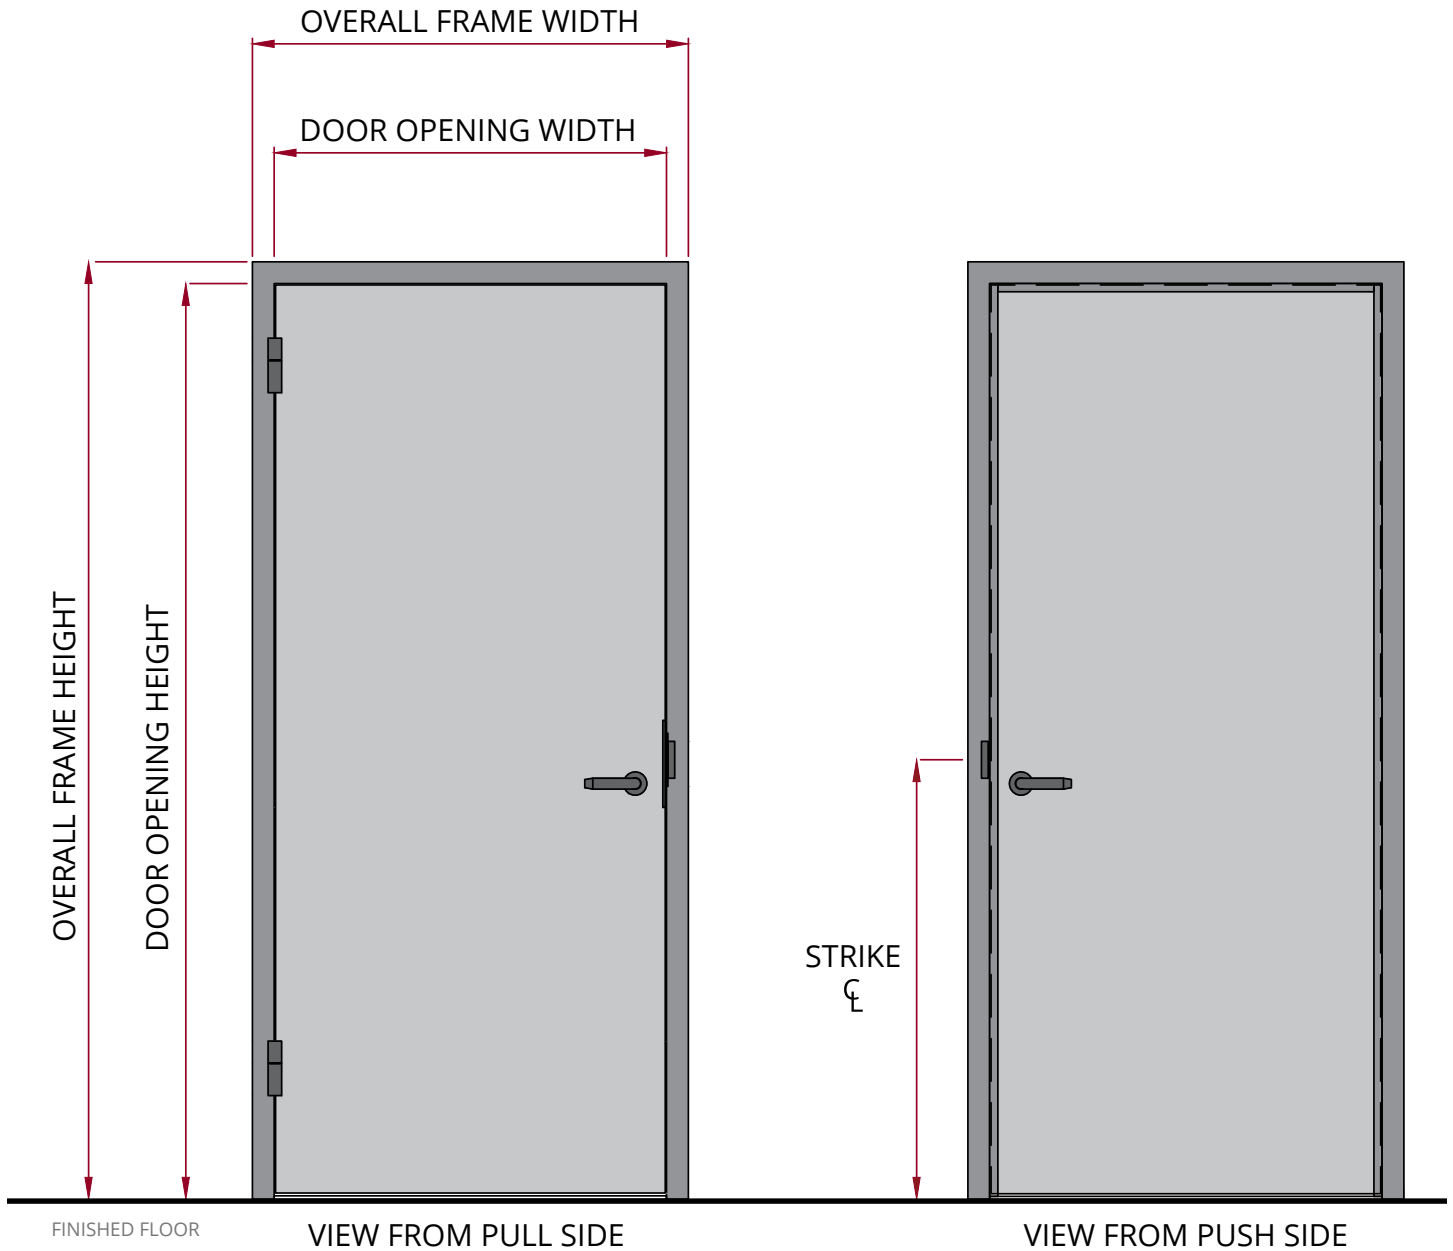

Radio Frequency 60

Model: RFI-60

Elevation View

Rev. 041524