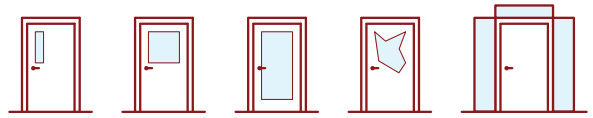

Door Sizes

- RF doors are available in standard and custom sizes, including oversized doors.

Fire Labels and Positive Pressure

- **Up to 1½ Hours:** UL 10C, UBC 7-2, UBC 7-4 450° and 650° temperature rise, up to 1½ hours UL 10C
- **Smoke Labels:** Up to 20 minutes

Hardware

- Krieger's unique Cam Lift Hinge offers enhanced radial strength for longer lasting performance and easy maintenance; available in standard or electrified models.
- Designed to interface with standard builder's hardware, including latches and locksets, panic devices, security hardware, and other options.

Finishes

- Krieger's custom finish options include prime painted, wood veneer, stainless steel, specialty finishes, and more—all perfectly matched to complement your project.

Vision Lites • Side Lites • Transoms

Fully customizable vision lites, side lites, and transoms are available. Krieger offers tested and certified glass options, including acoustical glass, fire rated glass, smart glass, clear glass, optical white glass, low-emissivity (low-e) glass, and more.

Door Handing

Krieger doors are available in any door handing configuration your project requires.