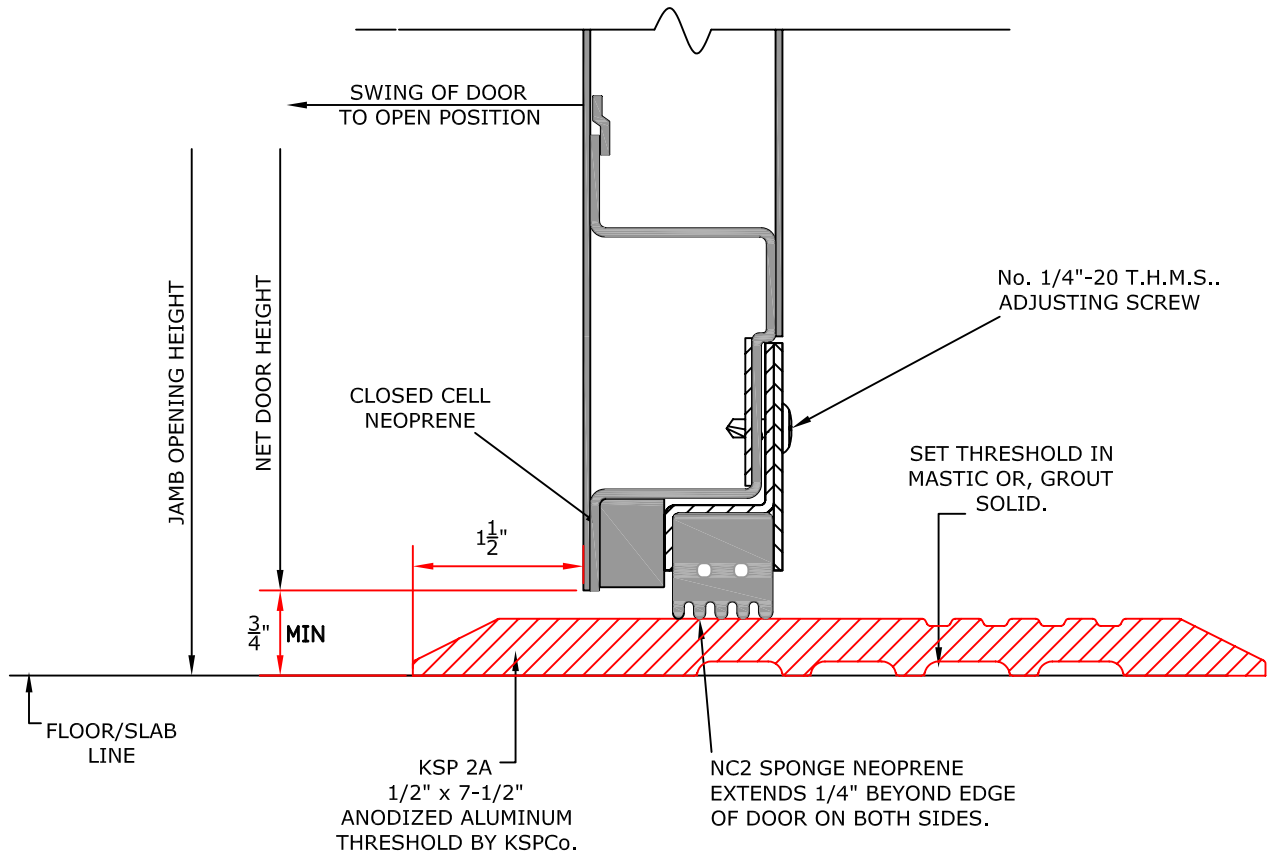

STC-46

Pico Rivera, CA 90660
(562) 695 - 0645

CAM-LIFT DOOR BOTTOM ASSEMBLIES

STC 46

Pico Rivera, CA 90660
(562) 695 - 0645

Glazing Requirement will change upon STC rating

STC Visionlite kit for Acoustic Doors