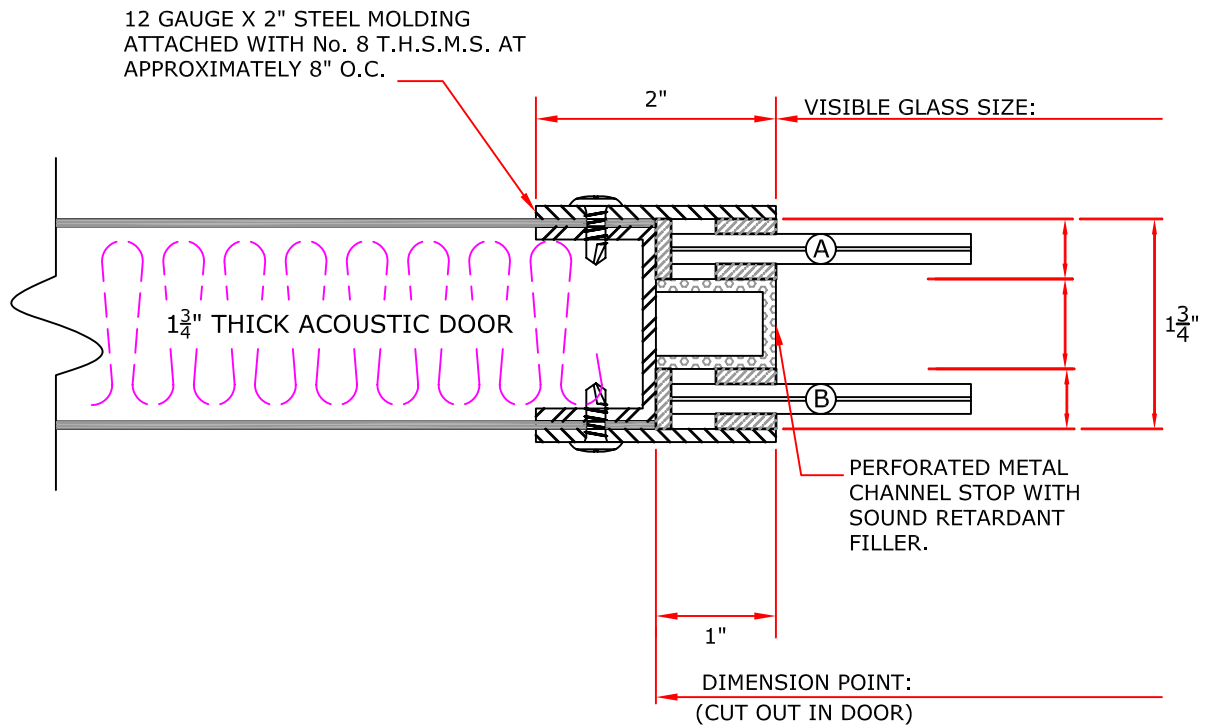

STC-46

Pico Rivera, CA 90660
(562) 695 - 0645

CAM-LIFT DOOR BOTTOM ASSEMBLIES

STC 46

Pico Rivera, CA 90660
(562) 695 - 0645

Glazing Requirement will change upon STC rating

STC Visionlite kit for Acoustic Doors