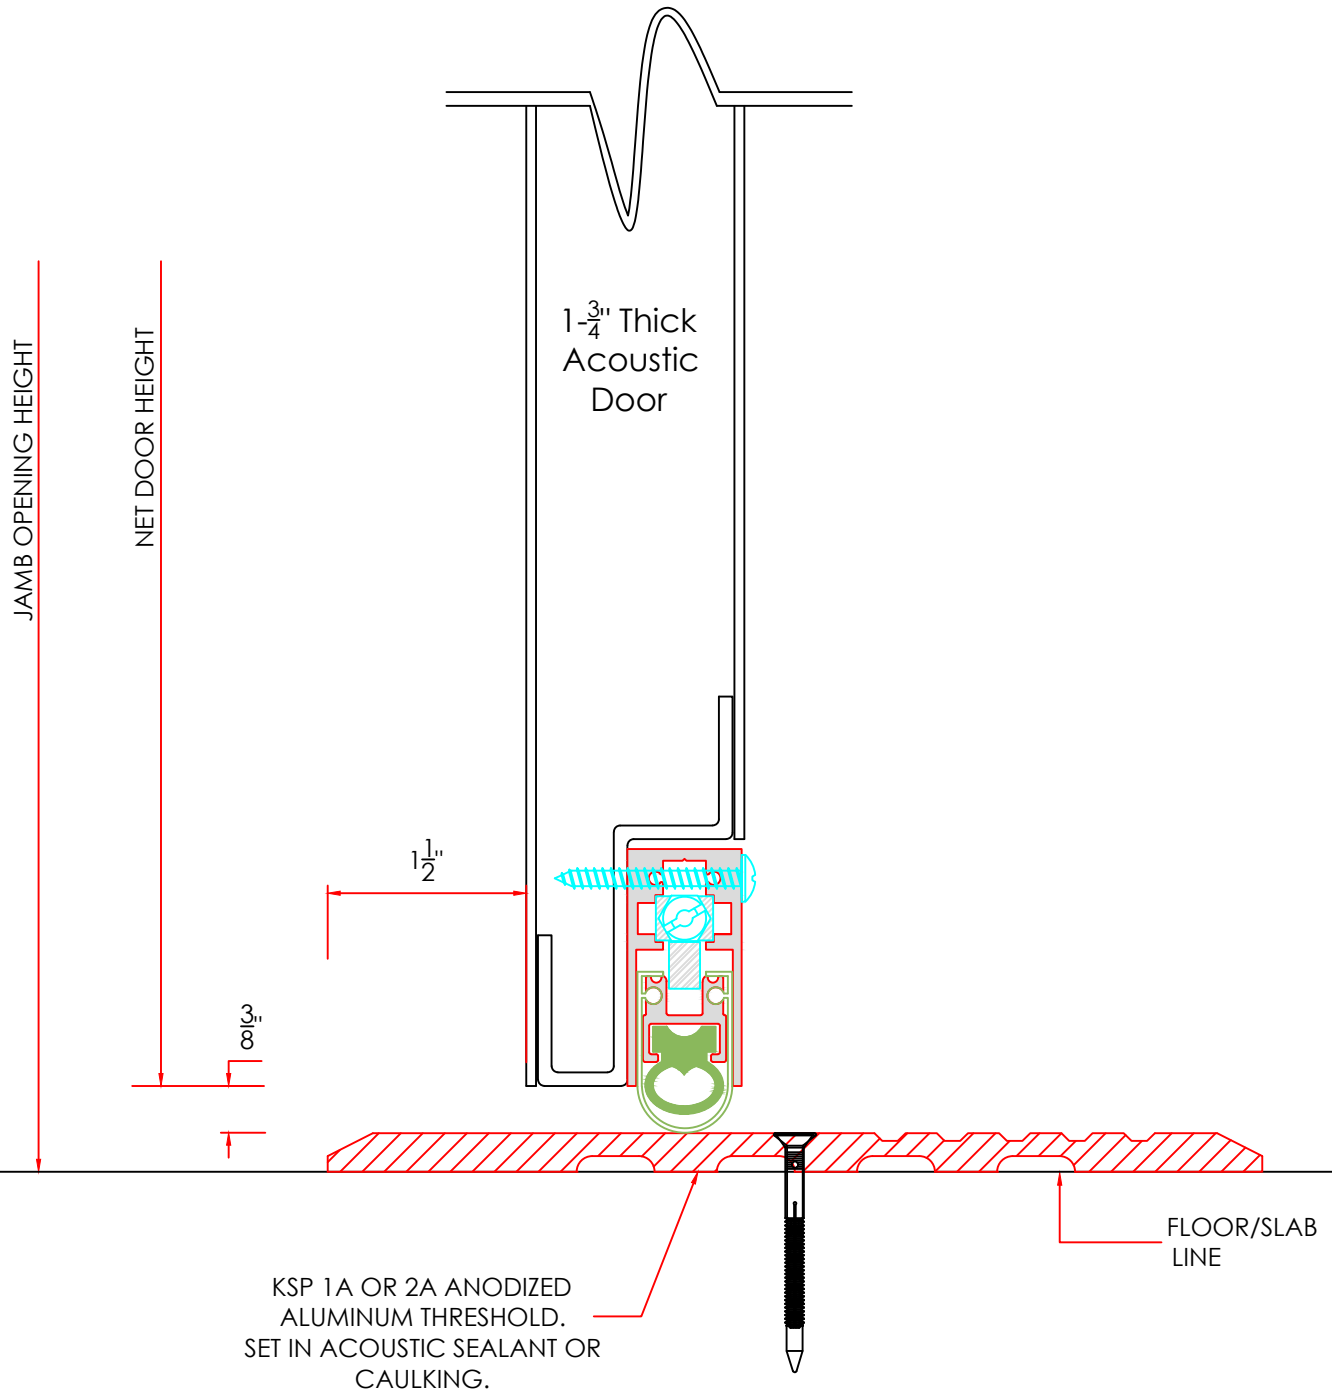

**NOTE:** SILL CLEARANCES ARE CRITICAL. IF DOOR SWINGS OVER CARPET PLEASE PROVIDE TOTAL HEIGHT (PAD & CARPET) ABOVE FLOOR SLAB LINE. REQUIRED THRESHOLDS SHOULD BE, AT MINIMUM, THE SAME HEIGHT AS CARPET.

## STC 41 Semi-Mortised Door Bottom

Pico Rivera, CA 90660  
(562) 695 - 0645