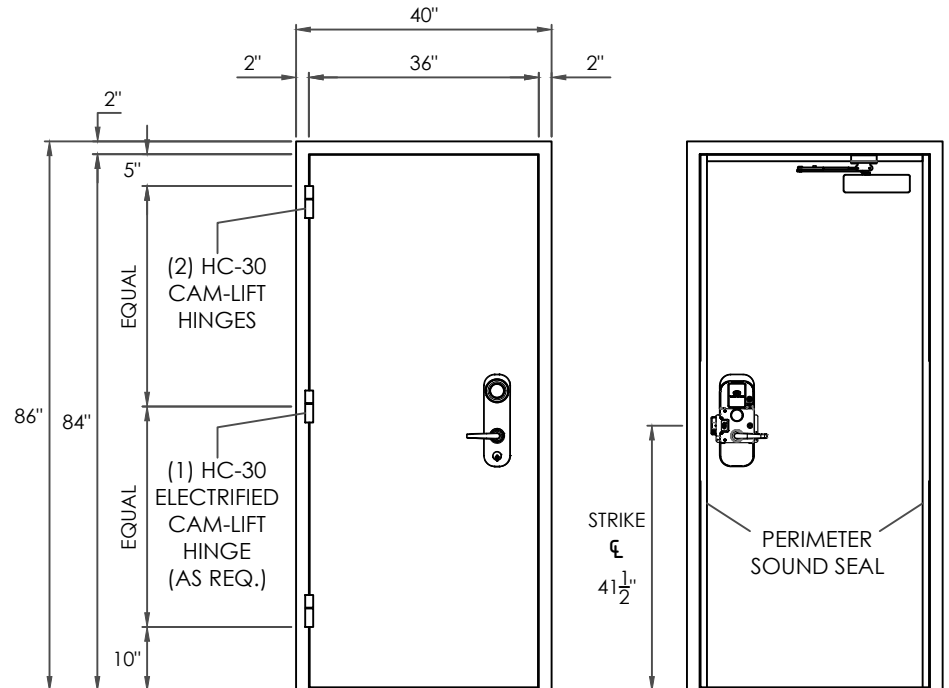

705 SCIF DOOR & LOCK PACKAGE: S&G2890B TYPE II - 100% ICD 705 CERTIFIED

3'-0" x 7'-0" 3 Sided Frame and Door Assembly

- Krieger's 705 package meets SCIF sound groups 3 and 4 standards and comes with your choice of Sargent & Greenleaf 2890B. We also offer the option of a Lockmasters LKM10K security device, factory installed.
- The customizable 705 SCIF package includes: Slip-in telescoping frame, acoustical door, hinges, closer, lockset threshold, door bottom & seal system.
- The 2 piece slip-in frame can be adjusted to fit wall thicknesses from 5" up to 6-1/4".
- The package is shipped as one boxed unit with the majority of the hardware installed.
- The package be ordered online with a credit card at: <https://www.kriegerproducts.com/705-door-package/>

705 Hardware Information

- Conforms to FF-L-2890.
- LKM10K with panic bar or push pull option.
- S&G 2890B with panic bar option.
- Choice of X-10 or 2740 dial with either hardware option.
- Von Duprin EO-99-ALK-F Secondary exit option.

705 Performance Information

- Can be manufactured to meet Level 3 (STC:45, NIC:40) and Level 4 (STC:50, NIC: 45) requirements per ASTM- E90.
- Can be fire-rated from 20-minutes to 3-hours per UL10C.

VIEW FROM PULL SIDE