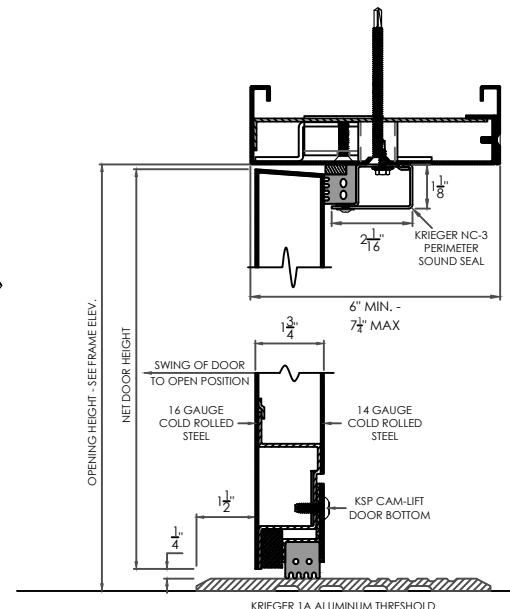

705 SCIF DOOR & LOCK PACKAGE: S&G2890B TYPE II - 100% ICD 705 CERTIFIED

3'-0" x 7'-0" 3 Sided Frame and Door Assembly

- Krieger's 705 package meets SCIF sound groups 3 and 4 standards and comes with your choice of Sargent & Greenleaf 2890B. We also offer the option of a Lockmasters LKM10K security device, factory installed.
- The customizable 705 SCIF package includes: Slip-in telescoping frame, acoustical door, hinges, closer, lockset threshold, door bottom & seal system.
- The 2 piece slip-in frame can be adjusted to fit wall thicknesses from 5" up to 6-1/4".
- The package is shipped as one boxed unit with the majority of the hardware installed.
- The package be ordered online with a credit card at: <https://www.kriegerproducts.com/705-door-package/>

705 Hardware Information

- Conforms to FF-L-2890.
- LKM10K with panic bar or push pull option.
- S&G 2890B with panic bar option.
- Choice of X-10 or 2740 dial with either hardware option.
- Von Duprin EO-99-ALK-F Secondary exit option.

705 Performance Information

- Can be manufactured to meet Level 3 (STC:45, NIC:40) and Level 4 (STC:50, NIC: 45) requirements per ASTM- E90.
- Can be fire-rated from 20-minutes to 3-hours per UL10C.

VIEW FROM PULL SIDE

VIEW FROM PUSH SIDE

HORIZONTAL SECTION

VERTICAL SECTION