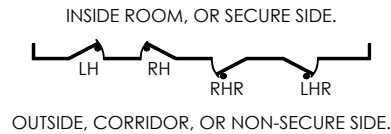

705 SCIF DOOR & LOCK PACKAGE: S&G2890B TYPE II - 100% ICD 705 CERTIFIED

3'-0" x 7'-0" 3 Sided Frame and Door Assembly

- Krieger's 705 package meets SCIF sound groups 3 and 4 standards and comes with your choice of Sargent & Greenleaf 2890B. We also offer the option of a Lockmasters LKM10K security device, factory installed.
- The customizable 705 SCIF package includes: Slip-in telescoping frame, acoustical door, hinges, closer, lockset threshold, door bottom & seal system.
- The 2 piece slip-in frame can be adjusted to fit wall thicknesses from 5" up to 6-1/4".
- The package is shipped as one boxed unit with the majority of the hardware installed.
- The package be ordered online with a credit card at: <https://www.kriegerproducts.com/705-door-package/>

705 Hardware Information

- Conforms to FF-L-2890.
- LKM10K with panic bar or push pull option.
- S&G 2890B with panic bar option.
- Choice of X-10 or 2740 dial with either hardware option.
- Von Duprin EO-99-ALK-F Secondary exit option.

705 Performance Information

- Can be manufactured to meet Level 3 (STC:45, NIC:40) and Level 4 (STC:50, NIC: 45) requirements per ASTM- E90.
- Can be fire-rated from 20-minutes to 3-hours per UL10C.

VIEW FROM PULL SIDE

VIEW FROM PUSH SIDE

HORIZONTAL SECTION

VERTICAL SECTION