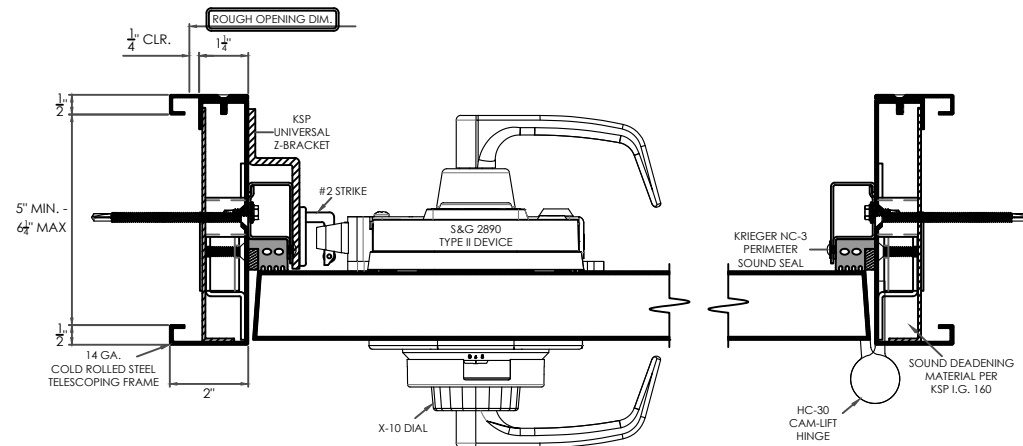

705 SCIF DOOR & LOCK PACKAGE: S&G2890B TYPE II - 100% ICD 705 CERTIFIED

3'-0" x 7'-0" 3 Sided Frame and Door Assembly

- Krieger's 705 package meets SCIF sound groups 3 and 4 standards and comes with your choice of Sargent & Greenleaf 2890B. We also offer the option of a Lockmasters LKM10K security device, factory installed.
- The customizable 705 SCIF package includes: Slip-in telescoping frame, acoustical door, hinges, closer, lockset threshold, door bottom & seal system.
- The 2 piece slip-in frame can be adjusted to fit wall thicknesses from 5" up to 6-1/4".
- The package is shipped as one boxed unit with the majority of the hardware installed.
- The package be ordered online with a credit card at: <https://www.kriegerproducts.com/705-door-package/>

705 Hardware Information

- Conforms to FF-L-2890.
- LKM10K with panic bar or push pull option.
- S&G 2890B with panic bar option.
- Choice of X-10 or 2740 dial with either hardware option.
- Von Duprin EO-99-ALK-F Secondary exit option.

705 Performance Information

- Can be manufactured to meet Level 3 (STC:45, NIC:40) and Level 4 (STC:50, NIC: 45) requirements per ASTM- E90.
- Can be fire-rated from 20-minutes to 3-hours per UL10C.

VIEW FROM PULL SIDE

VIEW FROM PUSH SIDE

HORIZONTAL SECTION

VERTICAL SECTION